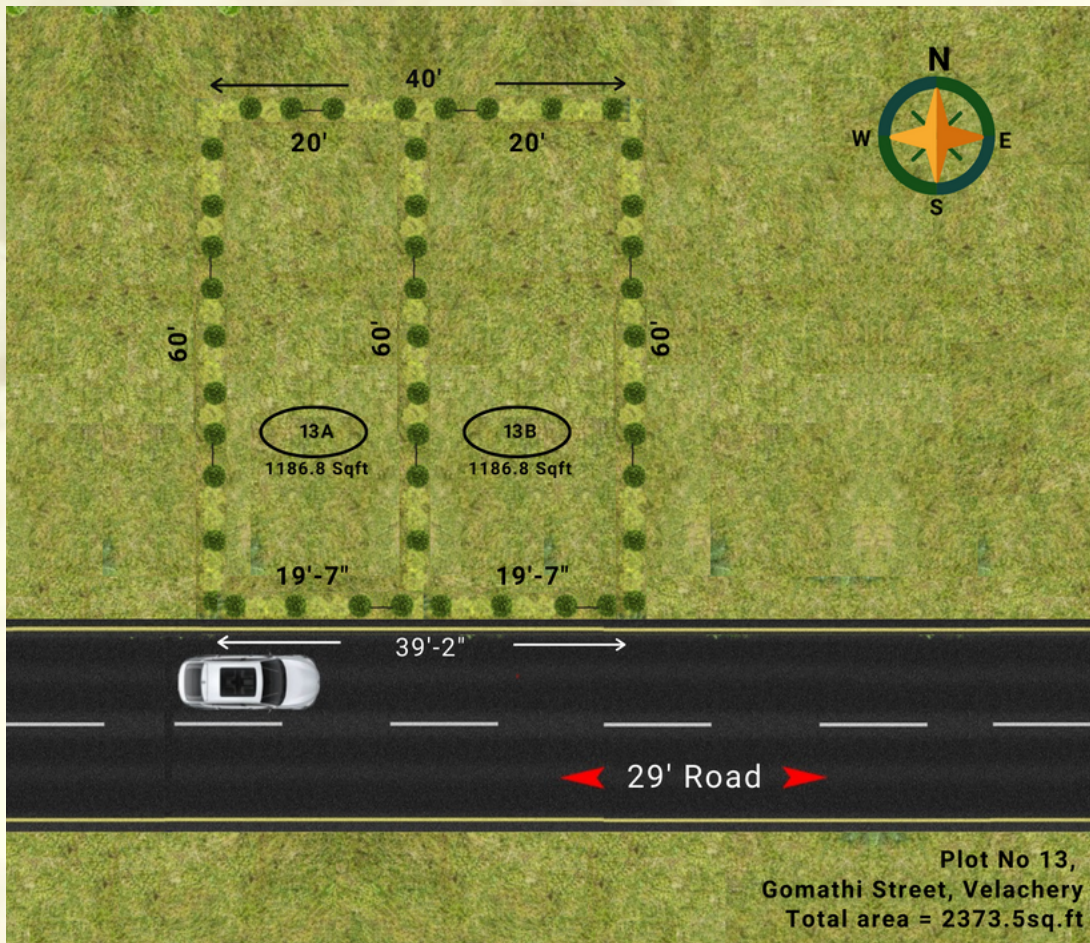

## Welcome to MGP Prime

MGP presents to you one of its most prestigious ranges of residential Plots – Project **MGP Prime**. Located at Vijaya Nagar, Velachery; just opposite to "The Chennai Silks". **MGP Prime** is the compilation of lands inside the city that dispenses the regal lifestyle. Location of this luxury project is much more amazing because it is well connected with International Schools, Colleges, Hospitals, as everything is in close proximity to project and excellent connectivity to the city nerve centers like MRTS, Velachery Bus Terminus, Airport, IT corridor, GST, OMR and ECR. **MGP Prime** consists of 2 Luxury Independent Villa plots, having plot area starts from 1186.8 sq ft.