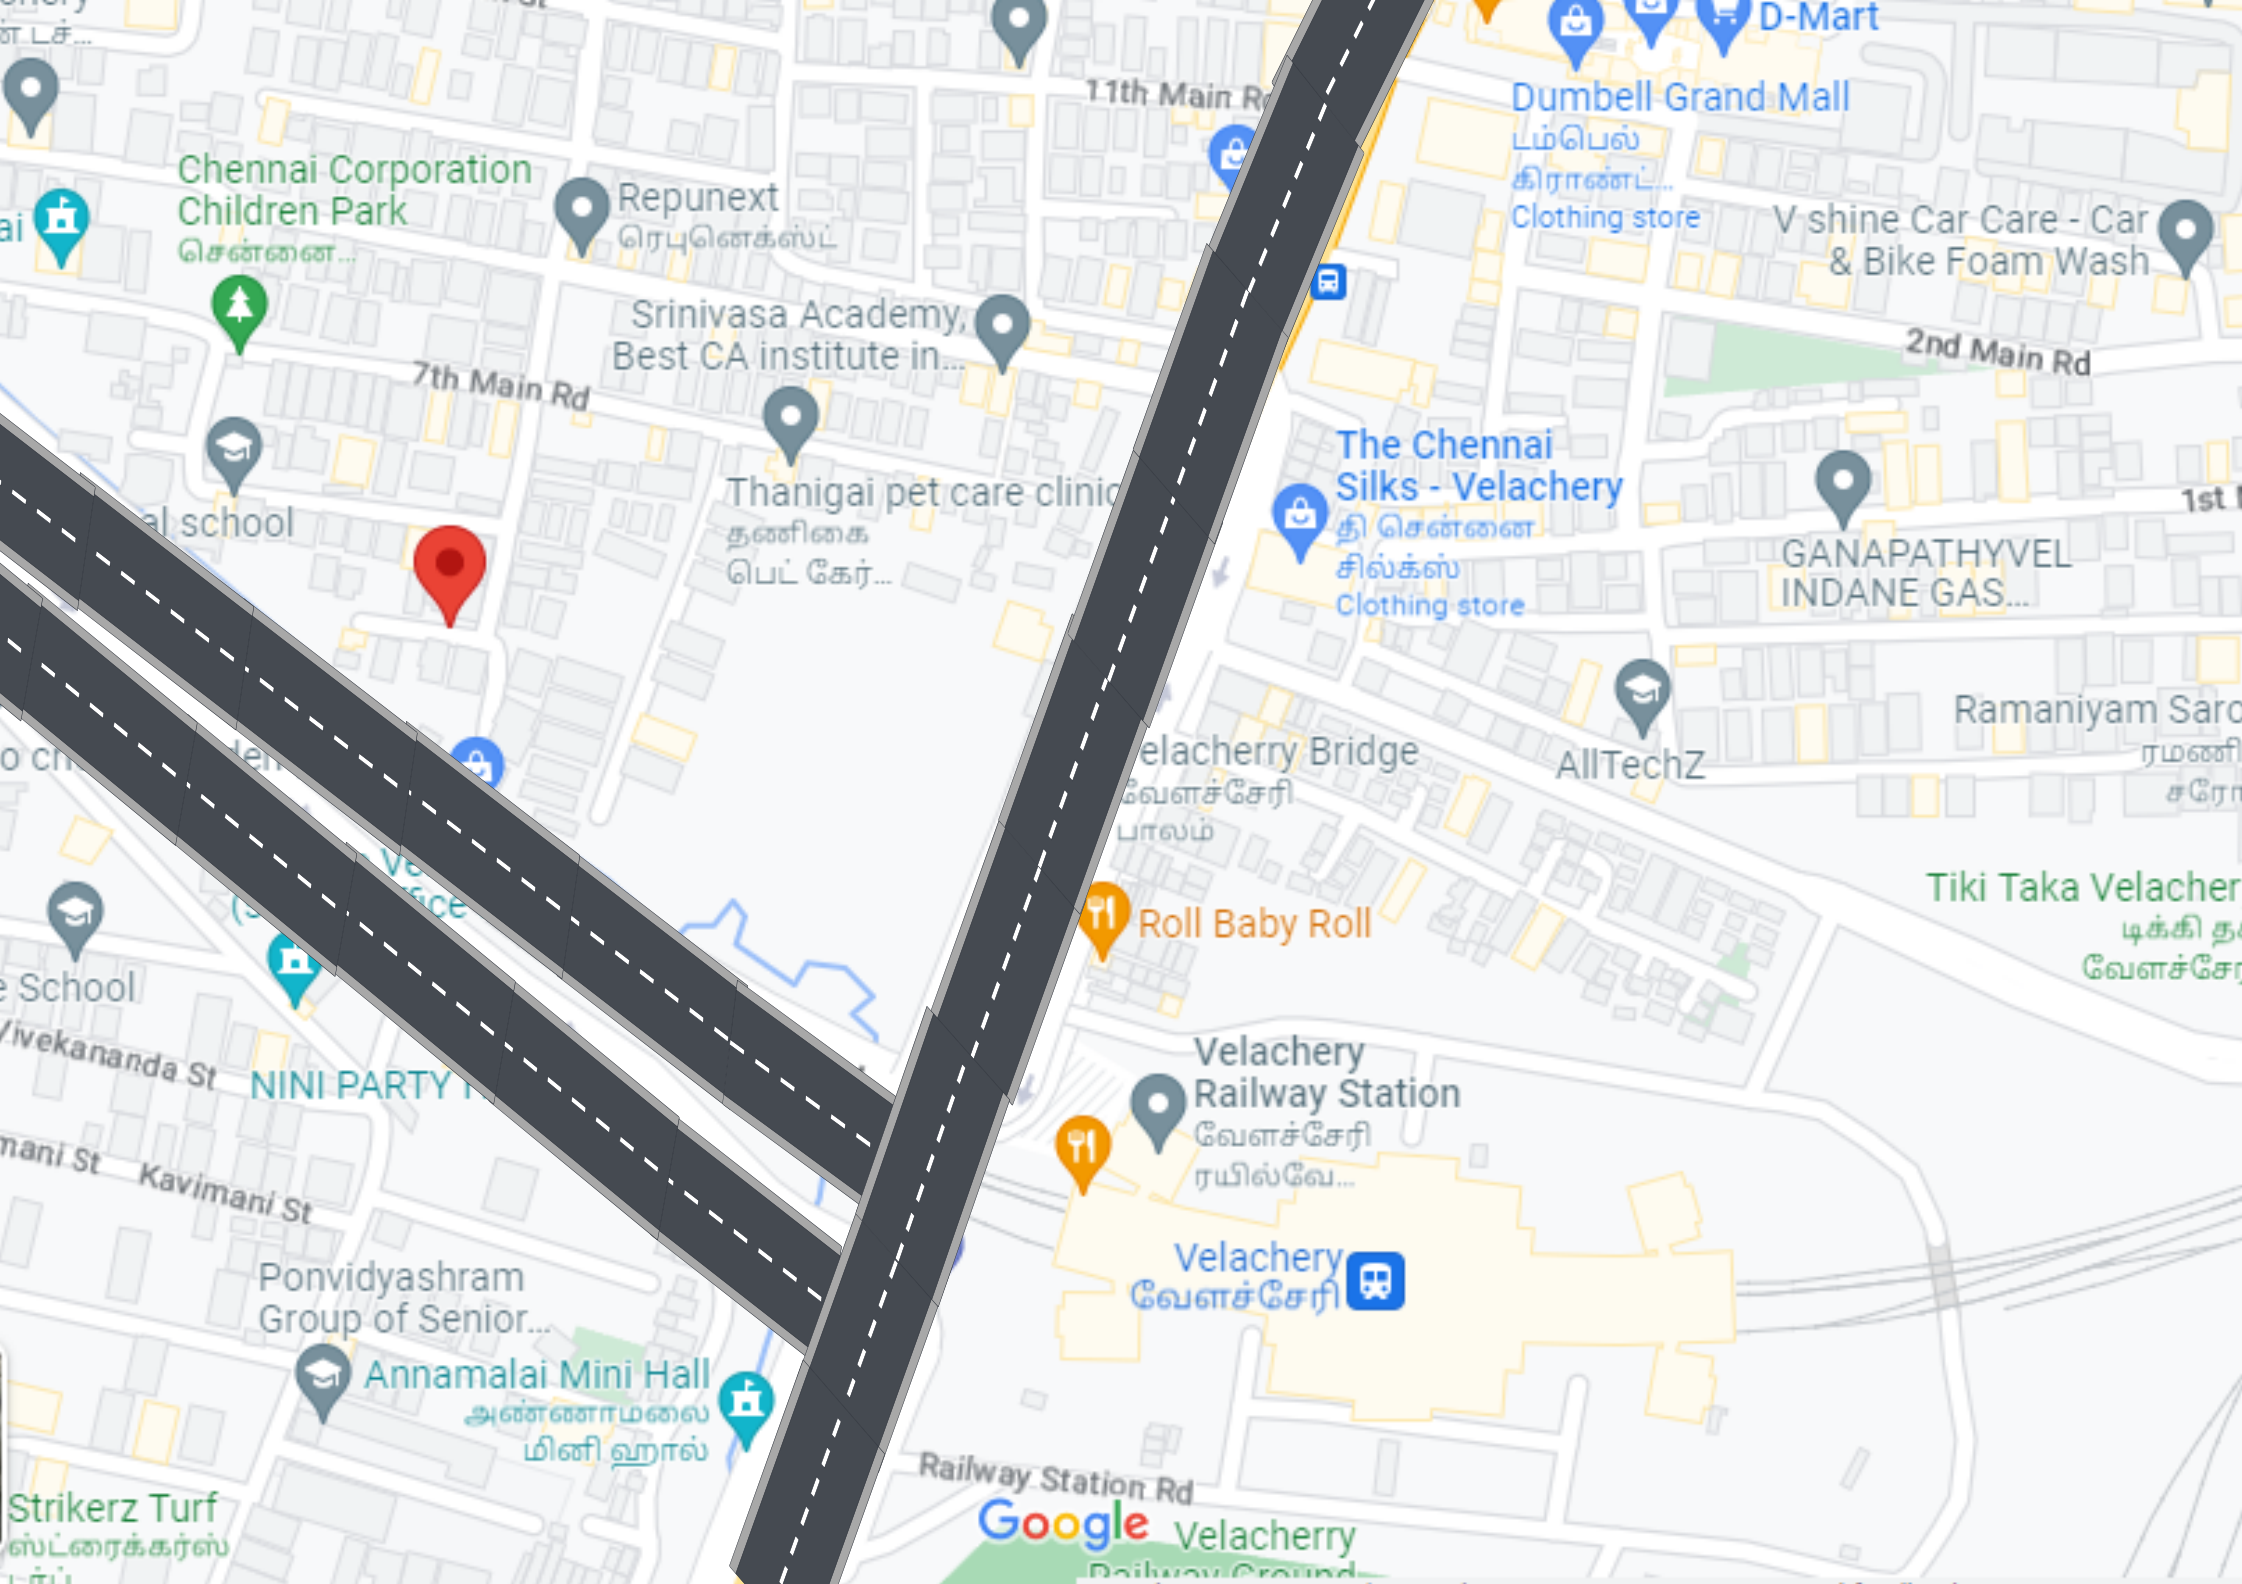

Chennai Corporation
Children Park
சென்னை...

Repunext
ரெபுனெக்ஸ்ட்

Srinivasa Academy,
Best CA institute in...

Thanigai pet care clinic
தணிகை
பெட் கேர்...

Dumbell Grand Mall
டம்பெல்
கிராண்ட்...
Clothing store

V shine Car Care - Car
& Bike Foam Wash

The Chennai
Silks - Velachery
தி சென்னை
சில்க்ஸ்
Clothing store

GANAPATHYVEL
INDANE GAS...

Velachery Bridge
வேளச்சேரி
பாலம்

AllTechZ

Roll Baby Roll

Velachery
Railway Station
வேளச்சேரி
ரயில்வே...

Velachery
வேளச்சேரி

Ponvidyashram
Group of Senior...
Annamalai Mini Hall
அண்ணாமலை
மினி ஹால்

Google Velachery
Railway Ground