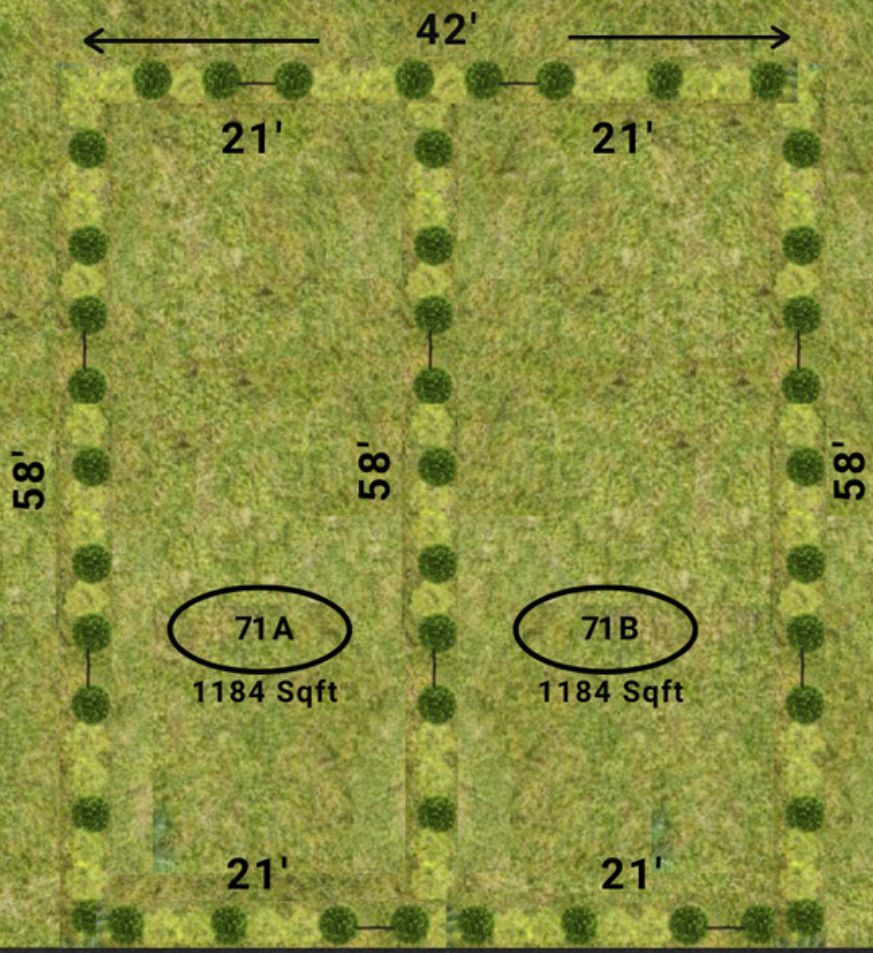

Plot No 71,
Thangam Avenue, Pallikaranai
Total area = 2368 Sq.ft